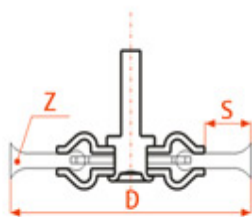

Twist Knot Shaft

Twist Knot Shaft-Mounted Circular Brushes The twisted knots make it an aggressive brush suitable for removing slags and rust.

Product line:

Professional

- Single pack
- Display
- Blister

Z=n° mazzetti / number of knots

D	ART	shaft	S	Z	ø	Wire	RPM	MAX	Pcs.	Min	REF
70	GZ71	6x25	15	150,5	Steel	20000	24	300			
	B GZ 71	6x25	15	150,5	Steel	20000	6	301			
100	GZ100	6x25	25	150,5	Steel	15000	12	302			

Ташев Галвинг ООД
www.tashev-galving.com